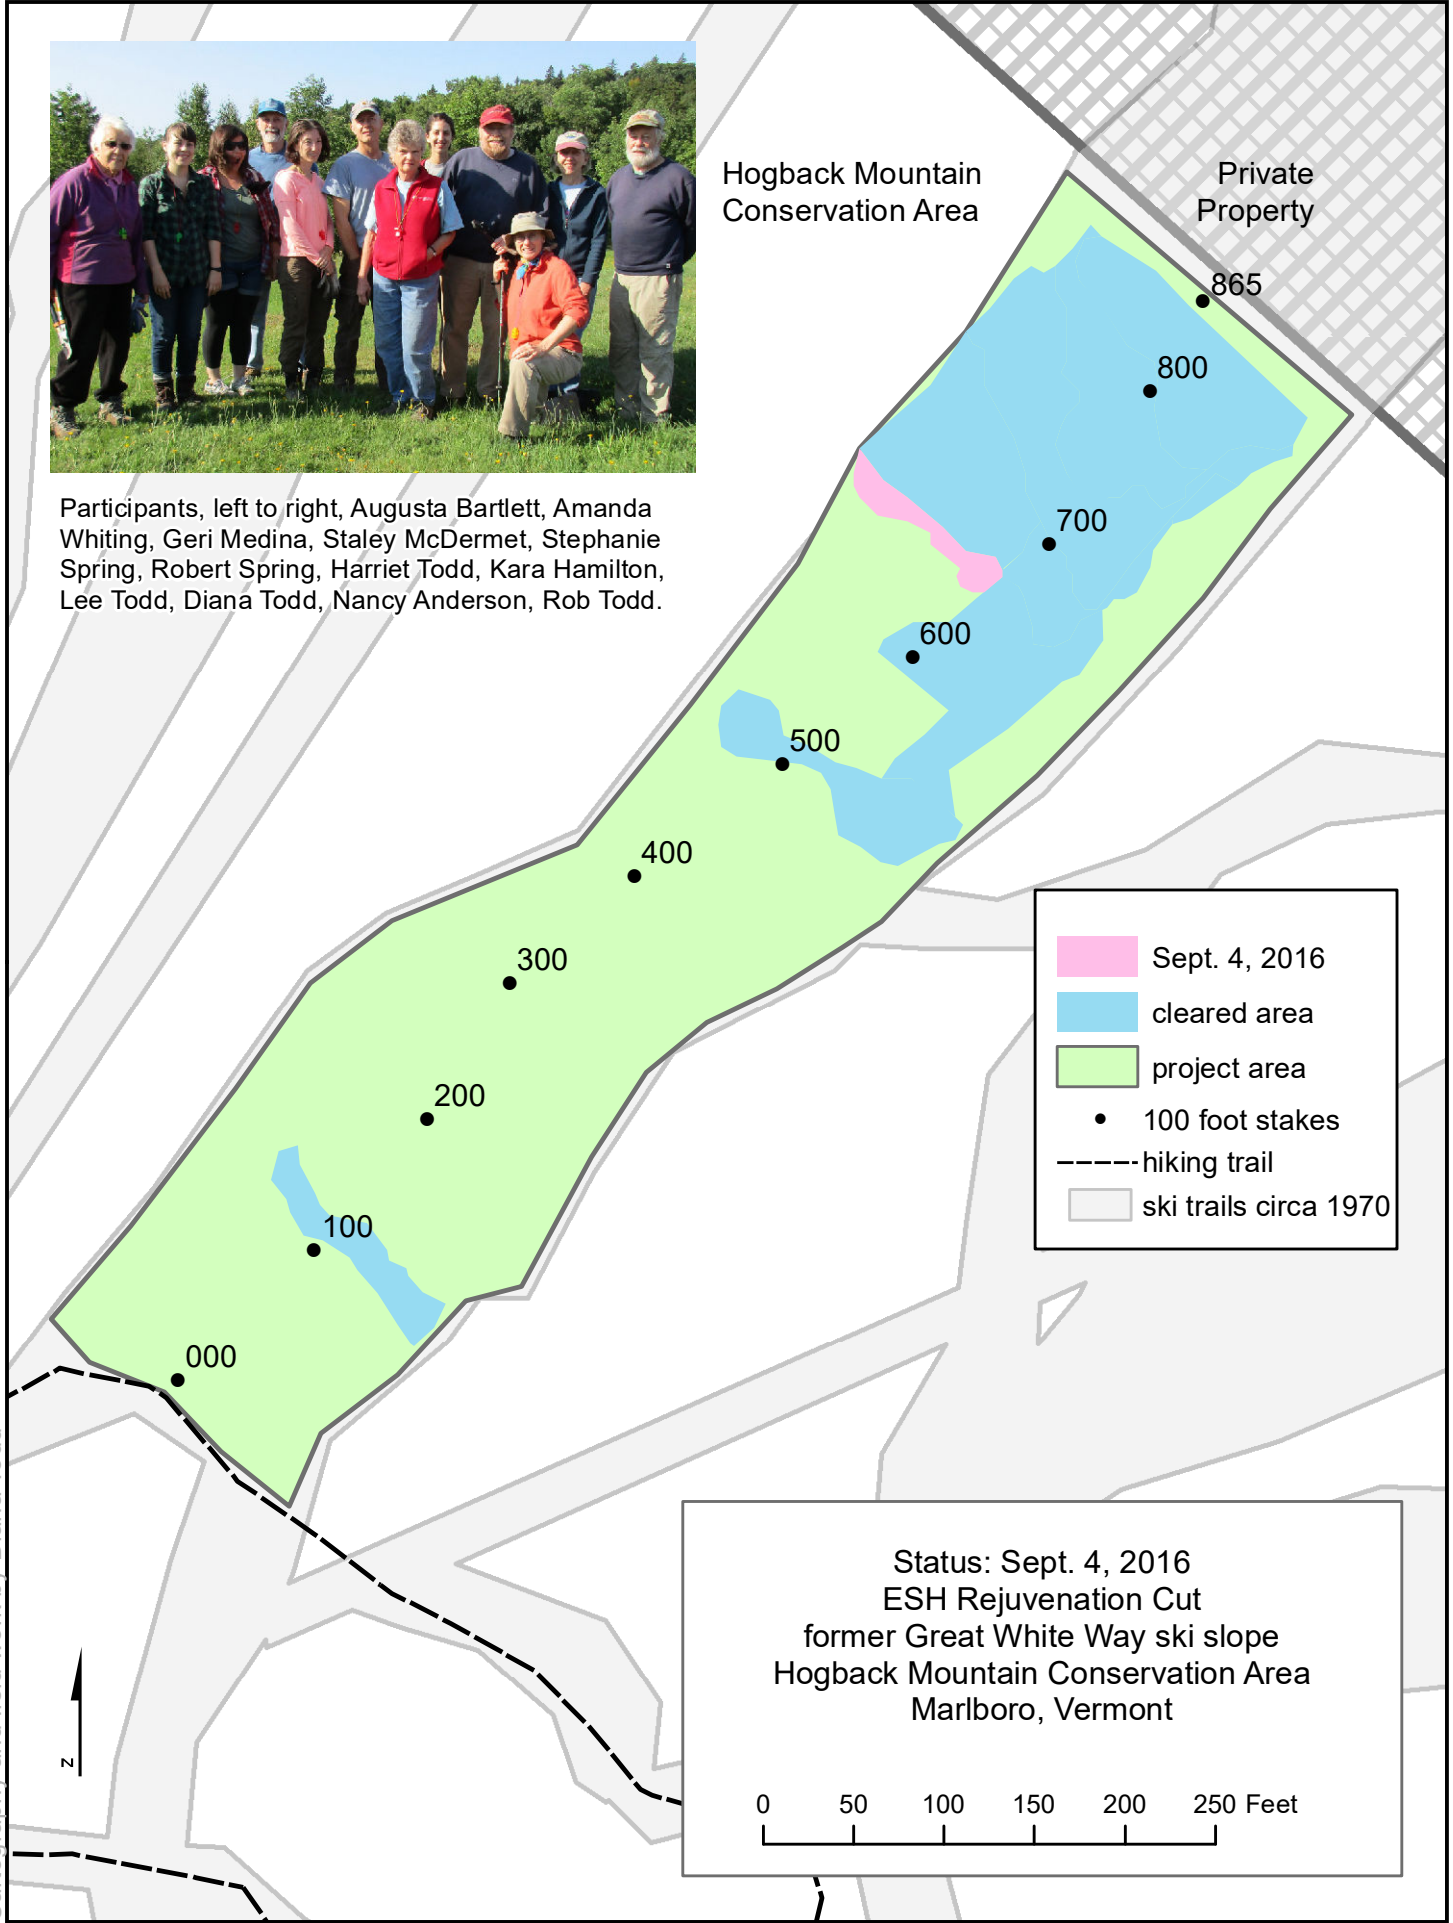

Participants, left to right, Augusta Bartlett, Amanda Whiting, Geri Medina, Staley McDermet, Stephanie Spring, Robert Spring, Harriet Todd, Kara Hamilton, Lee Todd, Diana Todd, Nancy Anderson, Rob Todd.

Hogback Mountain Conservation Area

Private Property

	Sept. 4, 2016
	cleared area
	project area
	100 foot stakes
	hiking trail
	ski trails circa 1970

Status: Sept. 4, 2016
 ESH Rejuvenation Cut
 former Great White Way ski slope
 Hogback Mountain Conservation Area
 Marlboro, Vermont

0 50 100 150 200 250 Feet