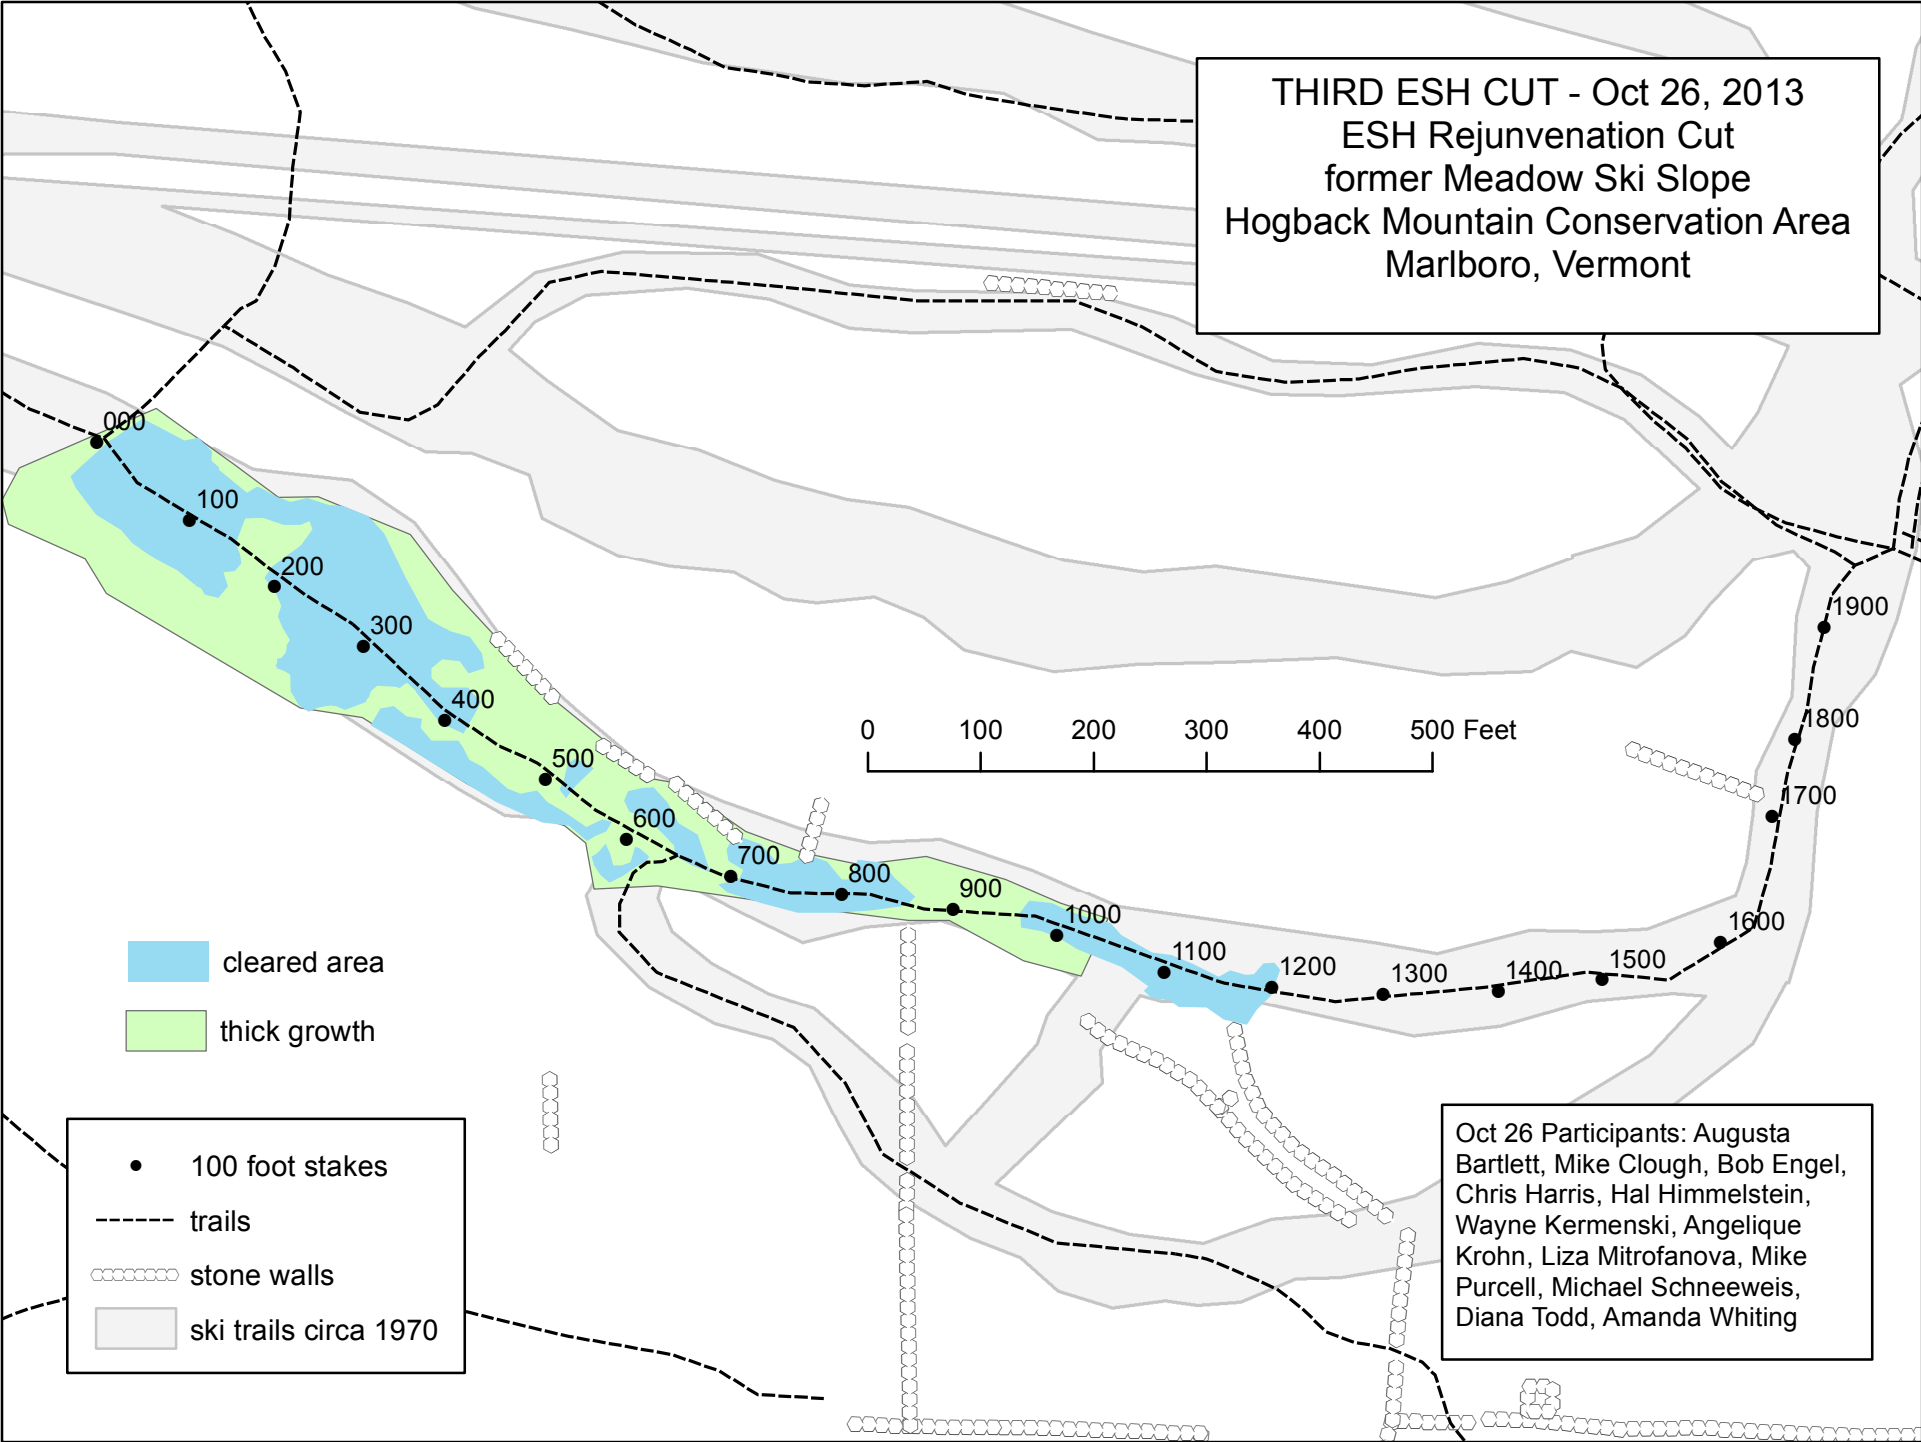

THIRD ESH CUT - Oct 26, 2013
ESH Rejuvenation Cut
former Meadow Ski Slope
Hogback Mountain Conservation Area
Marlboro, Vermont

cleared area
thick growth

- 100 foot stakes
- trails
- stone walls
- ski trails circa 1970