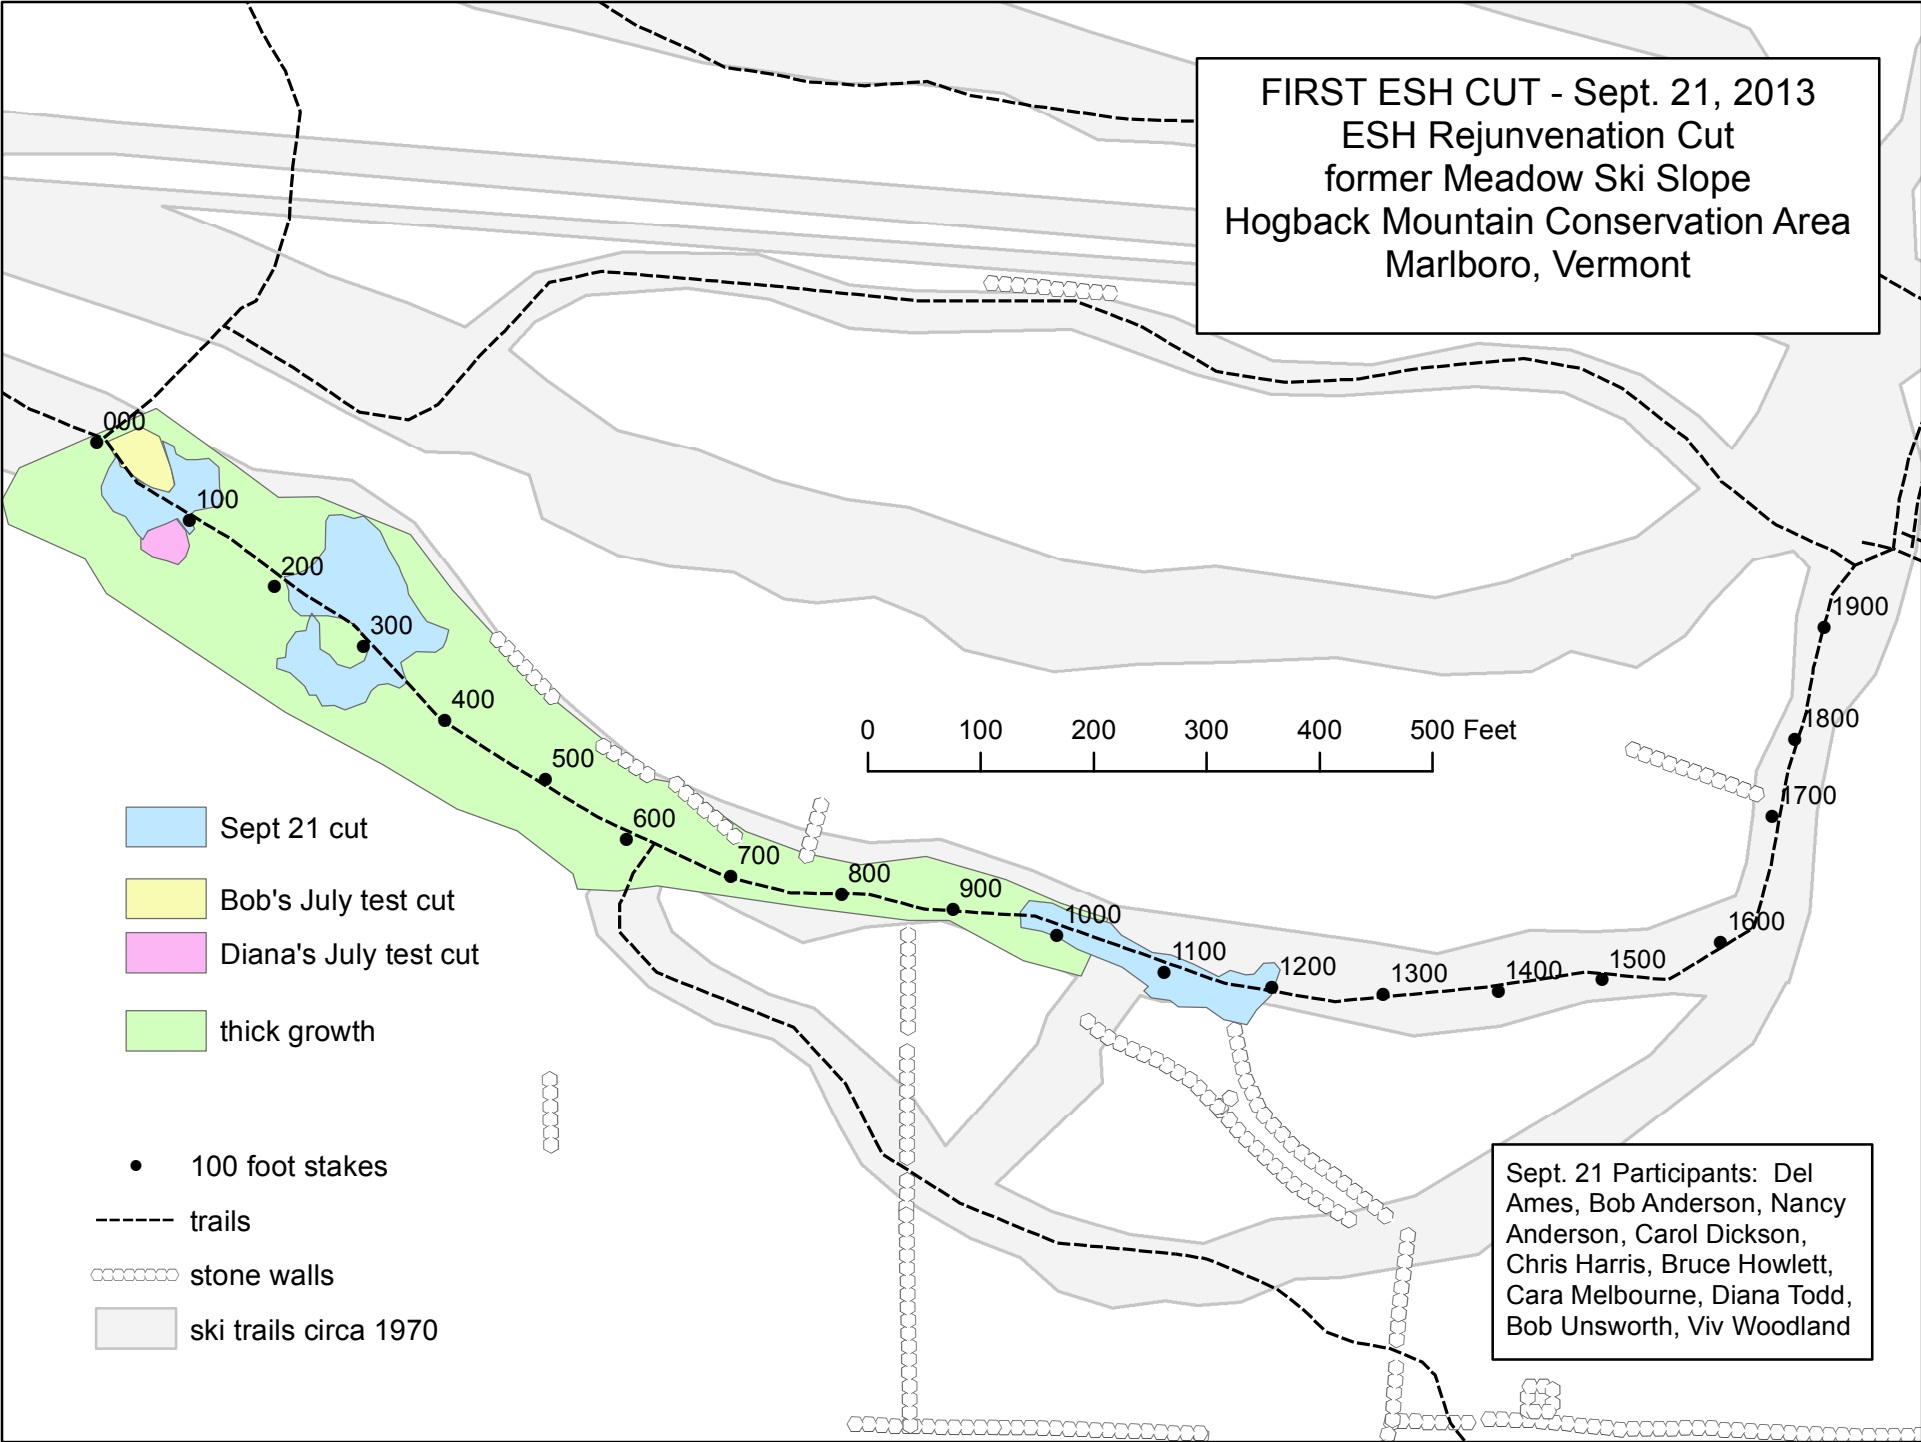

FIRST ESH CUT - Sept. 21, 2013
 ESH Rejuvenation Cut
 former Meadow Ski Slope
 Hogback Mountain Conservation Area
 Marlboro, Vermont

- Sept 21 cut
- Bob's July test cut
- Diana's July test cut
- thick growth

- 100 foot stakes
- trails
- stone walls
- ski trails circa 1970

0 100 200 300 400 500 Feet

Sept. 21 Participants: Del Ames, Bob Anderson, Nancy Anderson, Carol Dickson, Chris Harris, Bruce Howlett, Cara Melbourne, Diana Todd, Bob Unsworth, Viv Woodland